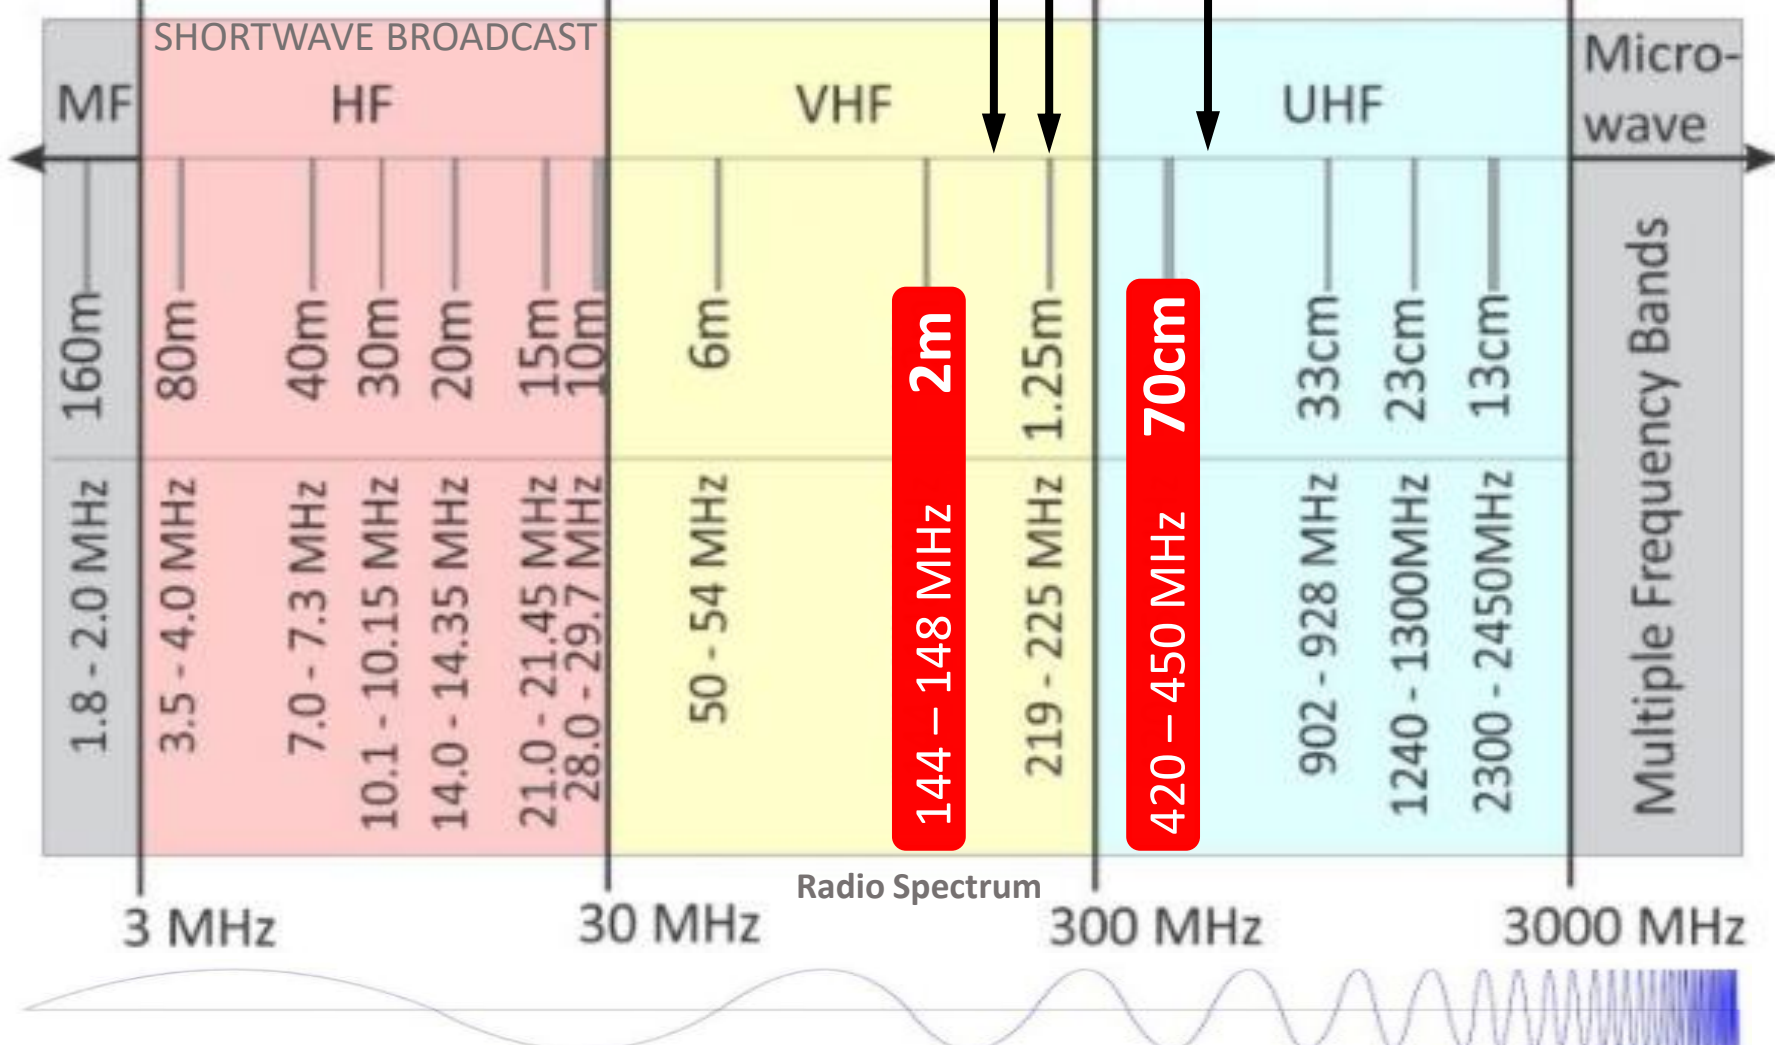

BAOFENG VHF/UHF HAM Radios Are Equal to 9 Radios For **Emerg Use**

They Are FCC Approved to Operate ONLY on 2m & 70cm Bands

nid2m70cm@gmail.com
Ver 1-4 2024-06-12

They Can Be Configured to Operate On but are **NOT FCC Approved** FOR Use on Following Bands

MURS Band 151 - 154MHz
VHF Business Band 151 - 158MHz
Public Service 151 - 170MHz
Marine Band 156 - 162MHz

219 - 225MHz 1.25m
HAM Band

UHF Business Band 450 - 470MHz
FRS & GMRS Bands 462 - 467MHz

FRS Radio (Sold in Walmart, or Cabela's)
Avg Range ½ Watt with 2 ½" Antenna 0.5 -1 Mile
Note: FRS Handheld Radio Antennas Are Not Removable

GMRS Walkie Talkie Style Radio
Avg Range 2 Watt with 5" Antenna 1 --2.5 Miles

Avg Range of 8 Watt Baofeng Radio & 16" Whip Antenna 4-5+ Miles
Avg Range Using (2) External J-Pole Rollup Antennas 10-15+ Miles
Avg Range 1 Repeater 30+ Miles – If Repeater Group 100+ Miles

BAOFENG
Only Operate
in the FM
Frequency
Modulation
Mode
They will
NOT
Work in AM
Amplitude
Modulation
Mode

Meaning
They will
NOT
work on
AM Band
CB Radios
And All
VHF / UHF
Aircraft
Bands