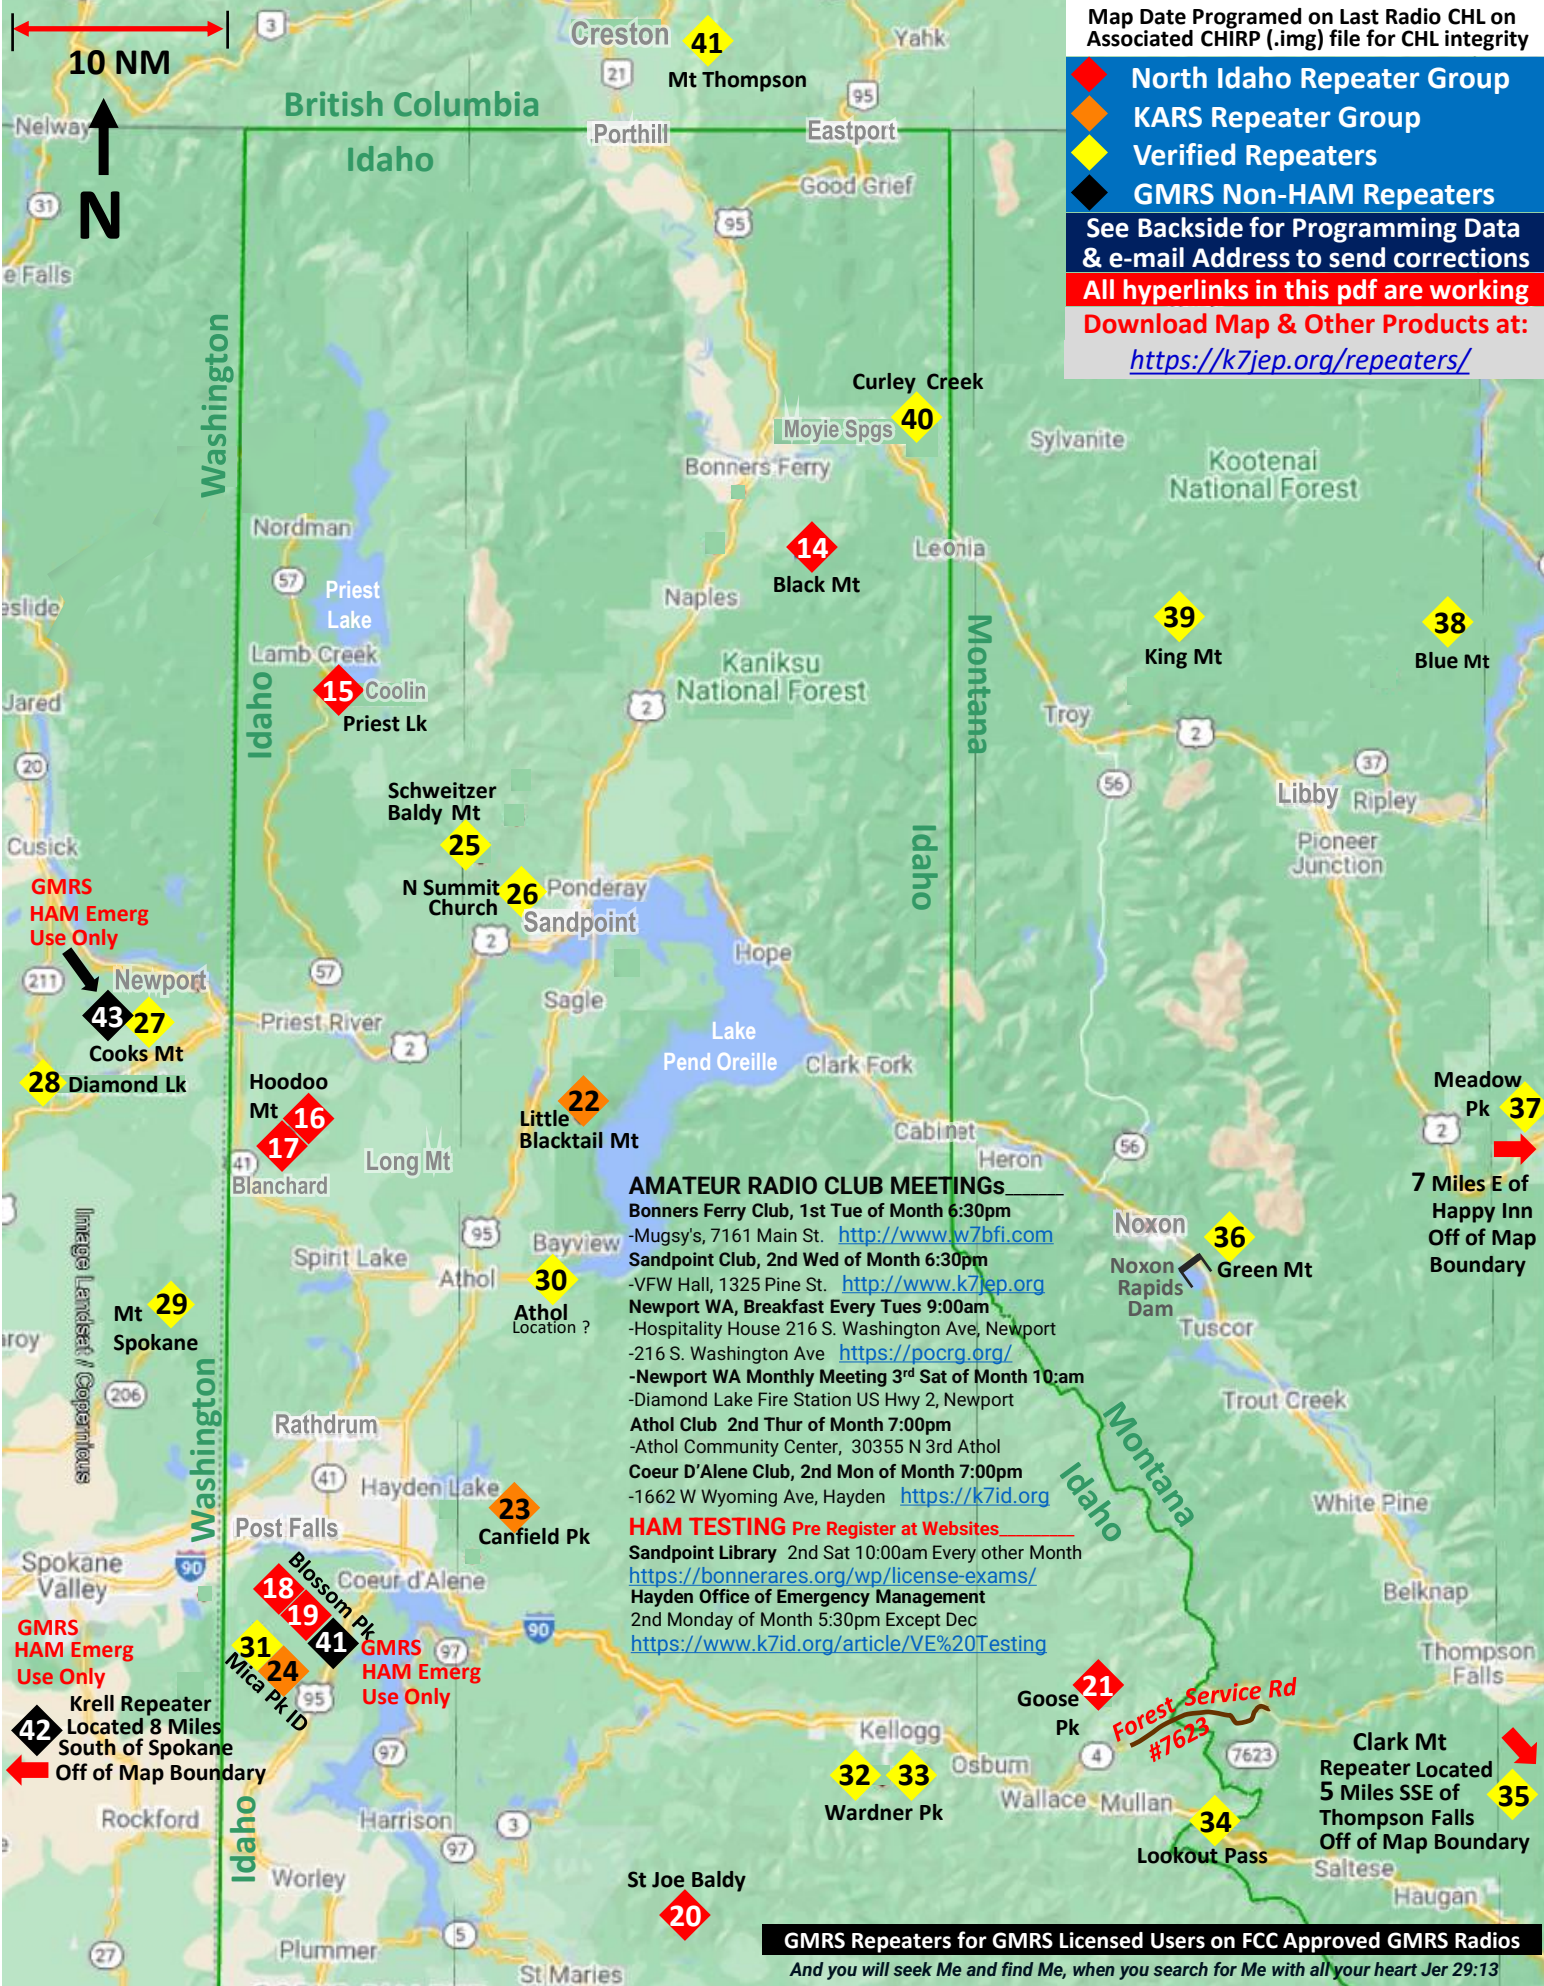

Map Date Programed on Last Radio CHL on Associated CHIRP (.img) file for CHL integrity

- ◆ North Idaho Repeater Group
- ◆ KARS Repeater Group
- ◆ Verified Repeaters
- ◆ GMRS Non-HAM Repeaters

See Backside for Programming Data & e-mail Address to send corrections

All hyperlinks in this pdf are working

Download Map & Other Products at:
<https://k7jep.org/repeaters/>

North Idaho Repeaters & Suggested 2Meter / 70cm & Emerg Freqs

Version 5.2_2024-06-12

Individuals **transmitting** on freqs below must comply with all FCC requirements & assume all risks associated with use except during actual civilization collapse/**serious emergency threatening life/limb/property**. Except in an emergency situation you must have a FCC Amateur Radio License to **transmit** on freqs identified on HAM Bands & refrain from **transmitting** on other Bands on this product if radio is not certified for use by FCC. Product creator assumes no responsibility for use of these freqs obtained from web-based resources. **Listening to HAM Radio is always OK. KEØKPO**